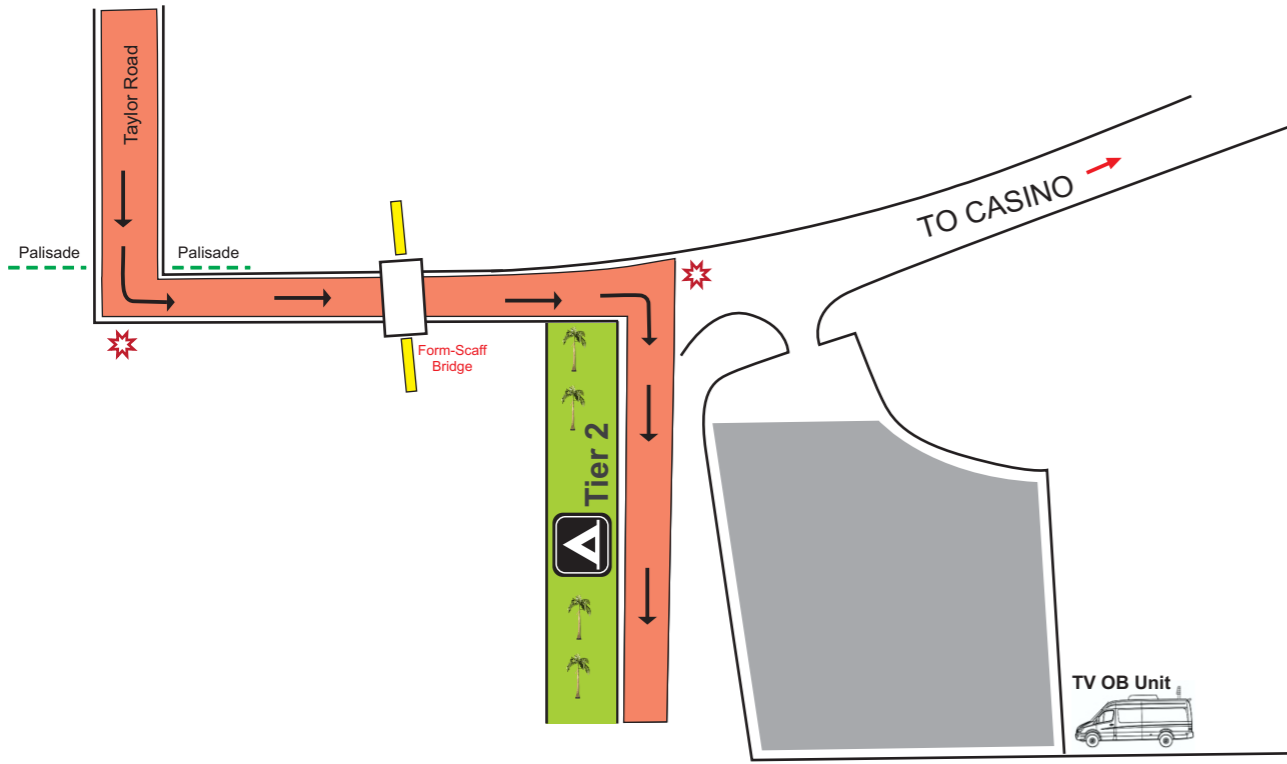

COMRADES FINISH AREA 2017 SCOTTSDALE RACECOURSE VERSION 2 - 28/02/2017

- CLUB TENTS
- PARKING
- RACETRACK
- RUNNERS TRACK
- TOILETS
- DIRECTION SIGNS
- MAPS
- CAMERA POINTS